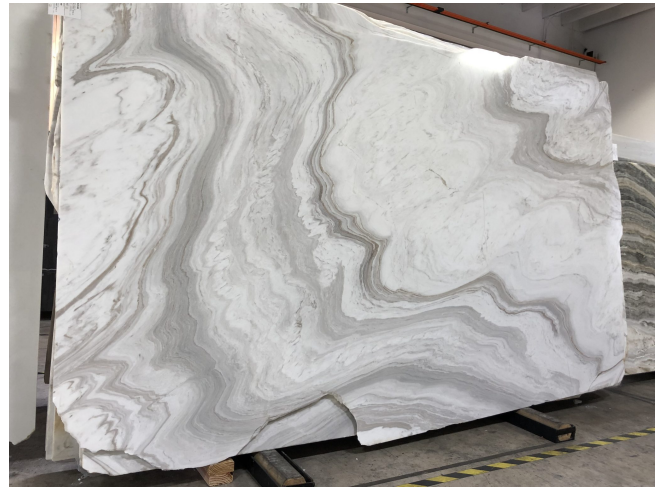

AMALFI BLANCO

MARBLE

By Ceramic Matrix

Materials : Natural Stone Slabs

Color Options

AMALFI BLANCO (CLOSE UP)

AMALFI BLANCO (SLAB)

- 3/4" Slabs Polished