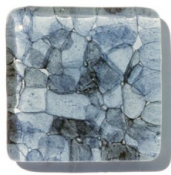

Aquarius

Aquarius tiles are rustic blocks made from 100% recycled content. Please check all technical specifications to verify that the intended material conforms with applicable regulations for the intended environment. Technical Specifications are available on request, please consult with a Ceramic Matrix Sales Representative for further information. For wet applications, please specify face-mounted.

By Interstyle

Materials : Glass

Applications : Interior Wall, Frost Proof, Wet, Exterior Wall

Color Options

Aquarius - Coconut
Toffee

Aquarius - Terrazzo

Aquarius -
Anthracite

Aquarius - Rock
Candy

Aquarius - Dove
Grey

Aquarius - Skyline

Aquarius - Hunter
Green

Aquarius -
Amazonstone

Aquarius - Tropic Jade

Aquarius - Seaspray

Aquarius - North Pole

Aquarius - Aspen