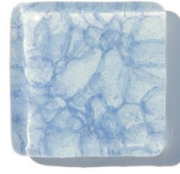

By Interstyle

Materials : Glass

Applications : Interior Wall, Frost Proof, Wet, Exterior Wall

Color Options

Aquarius - Coconut
Toffee

Aquarius - Terrazzo

Aquarius -
Anthracite

Aquarius - Rock
Candy

Aquarius - Dove
Grey

Aquarius - Skyline

Aquarius - Hunter
Green

Aquarius -
Amazonstone

Aquarius - Tropic Jade

Aquarius - Seaspray

Aquarius - North Pole

Aquarius - Aspen

Aquarius - Baltic Blue

Aquarius - Horizon Blue

Aquarius - Bluejay

Aquarius - Granite

Aquarius - Chocolate Soda

Aquarius - Copper Red

Aquarius - Gingerspice

Aquarius - Strawberry Shake