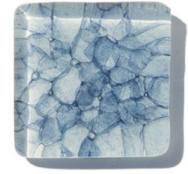

By Interstyle

Materials : Glass

Applications : Interior Wall, Frost Proof, Wet, Exterior Wall

Color Options

Aquarius - Coconut
Toffee

Aquarius - Terrazzo

Aquarius -
Anthracite

Aquarius - Rock
Candy

Aquarius - Dove
Grey

Aquarius - Skyline

Aquarius - Hunter
Green

Aquarius -
Amazonstone

Aquarius - Tropic Jade

Aquarius - Seaspray

Aquarius - North Pole

Aquarius - Aspen

Aquarius - Baltic Blue

Aquarius - Horizon Blue

Aquarius - Bluejay

Aquarius - Granite

Aquarius - Chocolate Soda

Aquarius - Copper Red

Aquarius - Gingerspice

Aquarius - Strawberry Shake