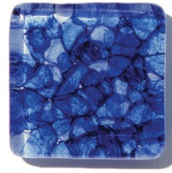

By Interstyle

Materials : Glass

Applications : Interior Wall, Frost Proof, Wet, Exterior Wall

Color Options

Aquarius - Coconut
Toffee

Aquarius - Terrazzo

Aquarius -
Anthracite

Aquarius - Rock
Candy

Aquarius - Dove
Grey

Aquarius - Skyline

Aquarius - Hunter
Green

Aquarius -
Amazonstone

Aquarius - Tropic Jade

Aquarius - Seaspray

Aquarius - North Pole

Aquarius - Aspen

Aquarius - Baltic Blue

Aquarius - Horizon Blue

Aquarius - Bluejay

Aquarius - Granite

Aquarius - Chocolate Soda

Aquarius - Copper Red

Aquarius - Gingerspice

Aquarius - Strawberry Shake