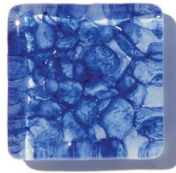

By Interstyle

Materials : Glass

Applications : Interior Wall, Frost Proof, Wet, Exterior Wall

Color Options

Aquarius - Coconut
Toffee

Aquarius - Terrazzo

Aquarius -
Anthracite

Aquarius - Rock
Candy

Aquarius - Dove
Grey

Aquarius - Skyline

Aquarius - Hunter
Green

Aquarius -
Amazonstone

Aquarius - Tropic Jade

Aquarius - Seaspray

Aquarius - North Pole

Aquarius - Aspen

Aquarius - Baltic Blue

Aquarius - Horizon Blue

Aquarius - Bluejay

Aquarius - Granite

Aquarius - Chocolate Soda

Aquarius - Copper Red

Aquarius - Gingerspice

Aquarius - Strawberry Shake