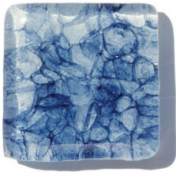

By Interstyle

Materials : Glass

Applications : Interior Wall, Frost Proof, Wet, Exterior Wall

Color Options

Aquarius - Coconut
Toffee

Aquarius - Terrazzo

Aquarius -
Anthracite

Aquarius - Rock
Candy

Aquarius - Dove
Grey

Aquarius - Skyline

Aquarius - Hunter
Green

Aquarius -
Amazonstone

Aquarius - Tropic Jade

Aquarius - Seaspray

Aquarius - North Pole

Aquarius - Aspen

Aquarius - Baltic Blue

Aquarius - Horizon Blue

Aquarius - Bluejay

Aquarius - Granite

Aquarius - Chocolate Soda

Aquarius - Copper Red

Aquarius - Gingerspice

Aquarius - Strawberry Shake